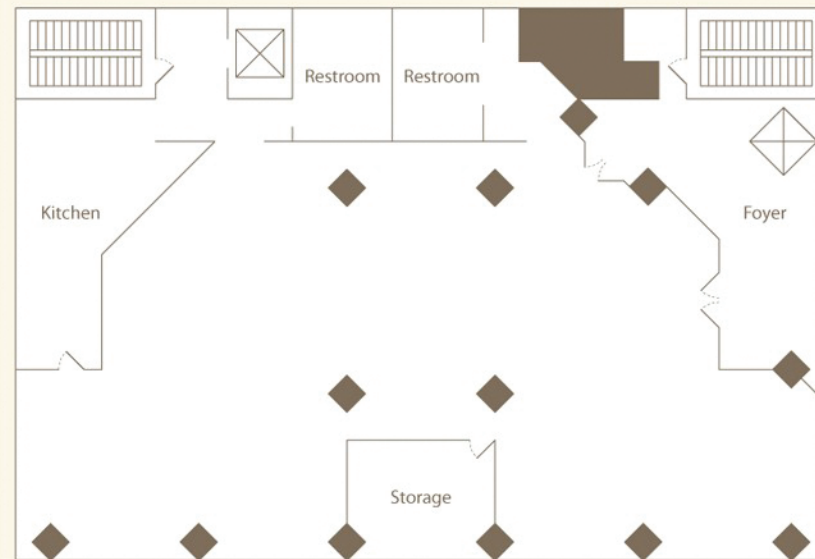

26' x 14'
8-foot ceilings
364 square feet

MILWAUKEE ROOM

The Milwaukee Room is ideal for personal meetings.

Configuration	Capacity
Banquet	38
Classroom	34
Theatre	54
Reception	50

28' x 19'
11-foot ceilings
532 square feet

PLANKINTON ROOM

The Plankinton Room is ideal for mid-size meetings or lunches.

Configuration	Capacity
Banquet	64
Classroom	54
Theatre	94
Reception	74

42' x 19'
9-foot ceilings
798 square feet

CRYSTAL BALLROOM

Our Crystal Ballroom is very unique.
The warmth of the wood and chandeliers make this room charming and elegant.

50' x 90'
9-foot ceilings
4500 square feet

Configuration	Capacity
Banquet	215
Theatre	175
Reception	215